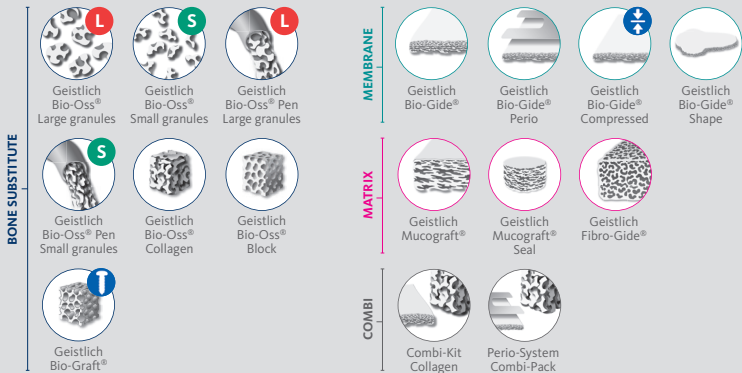

# We're showing our true colors

Our updated packaging makes it easier for you to find the product you need when the boxes are stacked on the shelf.

**ONE ICON**  
for one product  
(see back page)

**ELECTRONIC INSTRUCTIONS  
FOR USE CAN BE FOUND UNDER**  
[ifu.geistlich-pharma.com](http://ifu.geistlich-pharma.com)

**Find further information:**  
[www.geistlich-pharma.com/en/  
dental/further-sites/e-ifu/](http://www.geistlich-pharma.com/en/dental/further-sites/e-ifu/)

**ONE COLOR**  
for one product family

# Product range

# Geistlich

Biomaterials

Product availability may vary from country to country. Please contact your local partner for further information.